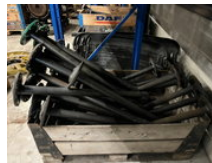

## DAF Steekassen 1363850 / 1363851

### General features

Brand	DAF
Subcategory	Rear axle
Condition	Used

DAF Steekassen 1363850 / 1363851

Accessories