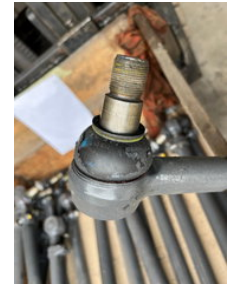

DAF Stuurstang 1877325

## General features

Brand	DAF
Subcategory	Steering part
Condition	Used
Reference	1877325

DAF Stuurstang 1877325

Accessories