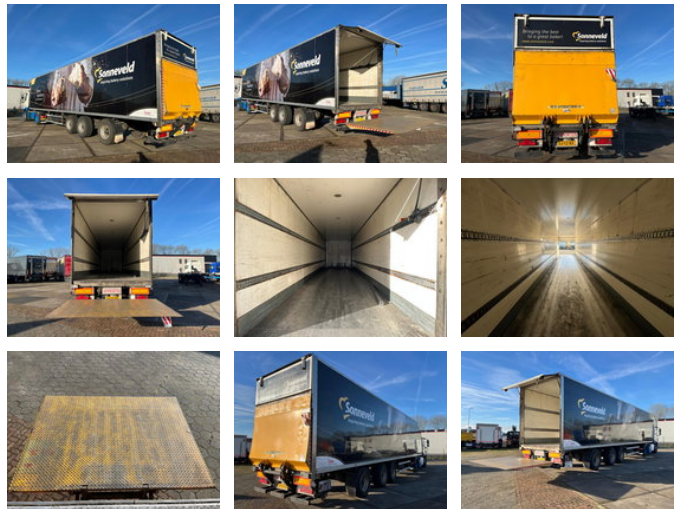

## Groenewegen DRO-15-27 B

### General features

Brand	Groenewegen
Subcategory	Closed box
Licence plate	OJ-12-BX
Construction year	2005
Date of first registration	03-11-2005
Color	Yellow
Condition	Used
Reference	11865

### Characteristics

Empty weight	10.360kg
Load capacity	31.640kg
GVW	42.000kg
Length	1.385cm
Width	255cm
Serial number	XL962000050002459