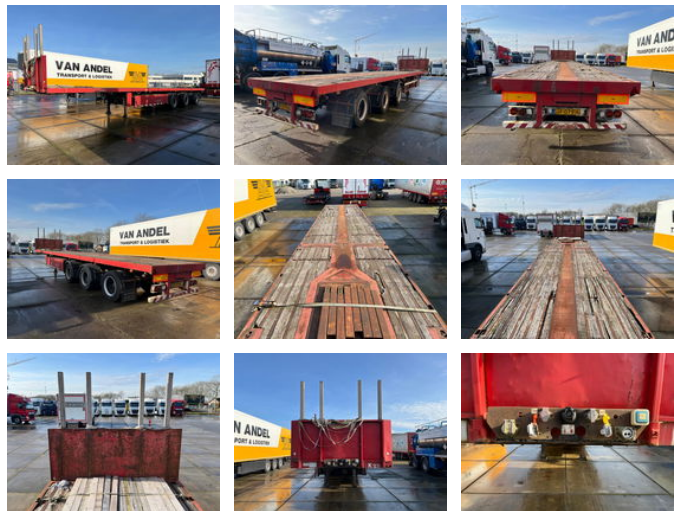

Nooteboom OVB 48VV uitschuiver tot 27 meter

General features

Brand	Nooteboom
Subcategory	Flatbed
Licence plate	OF-07-FH
Construction year	1997
Date of first registration	15-05-1997
Color	Red
Condition	Used
Reference	11733

Characteristics

Empty weight	12.560kg
Load capacity	35.440kg
GWV	48.000kg
Length	1.360cm
Width	250cm
Serial number	XL90VB000T0023856

Nooteboom OVB 48VV uitschuiver tot 27 meter

Technical specifications

Number of axes