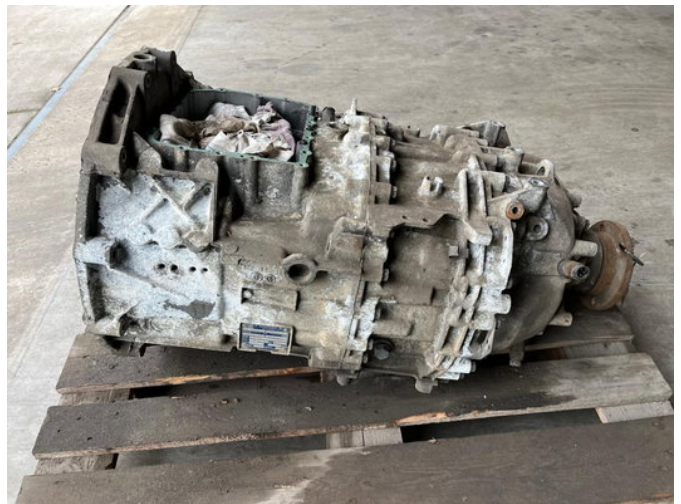

## ZF versnellingsbak 12AS1930 TD 15.86-1.00

### General features

Brand	ZF
Subcategory	Gearbox
Condition	Used
Reference	1327031001

ZF versnellingsbak 12AS1930 TD 15.86-1.00

Accessories