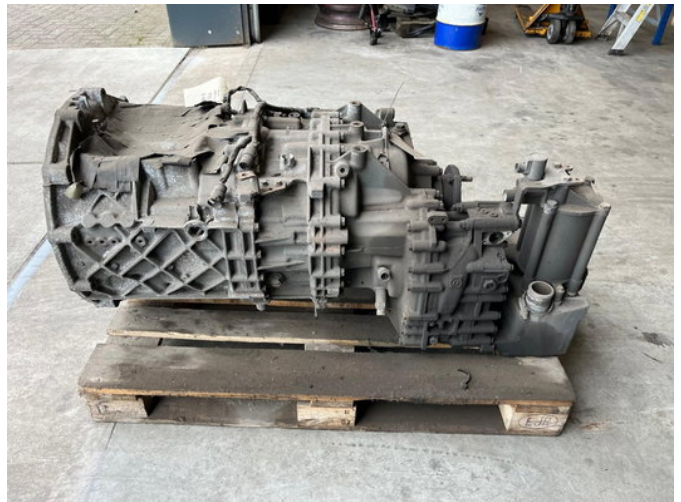

ZF versnellingsbak 12AS1931 TD

General features

Brand	ZF
Subcategory	Gearbox
Condition	Used

ZF versnellingsbak 12AS1931 TD

Accessories