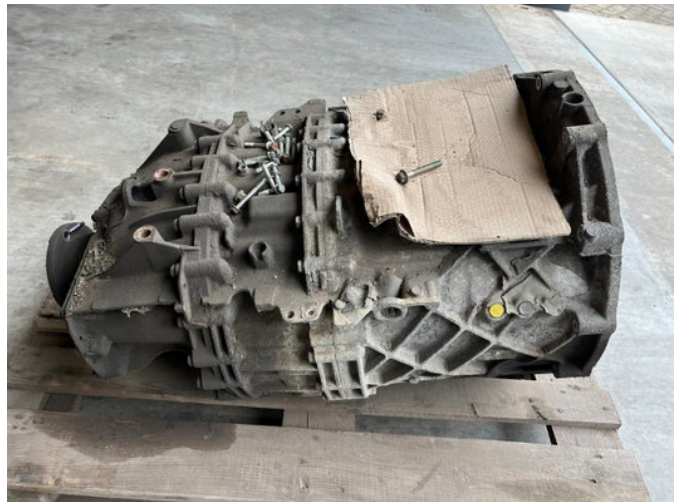

ZF versnellingsbak 12AS2130 TD 15.86-1.00

General characteristics

Brand	ZF
Subcategory	Gearbox
Condition	Used
Reference	1353030006

ZF versnellingsbak 12AS2130 TD 15.86-1.00

Accessories