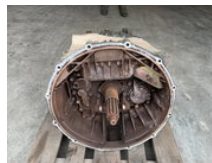

ZF versnellingsbak 12AS2130 TD 15.86-1.00

General features

Brand	ZF
Subcategory	Gearbox
Condition	Used
Reference	1353030006

ZF versnellingsbak 12AS2130 TD 15.86-1.00

Accessories