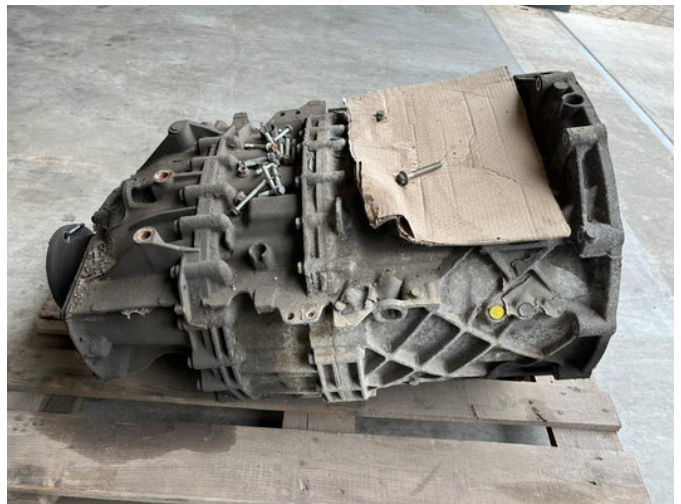

ZF versnellingsbak 12AS2130 TD 15.86-1.00

General features

Brand	ZF
Subcategory	Gearbox
Condition	Used
Reference	1353030006

ZF versnellingsbak 12AS2130 TD 15.86-1.00

Accessories