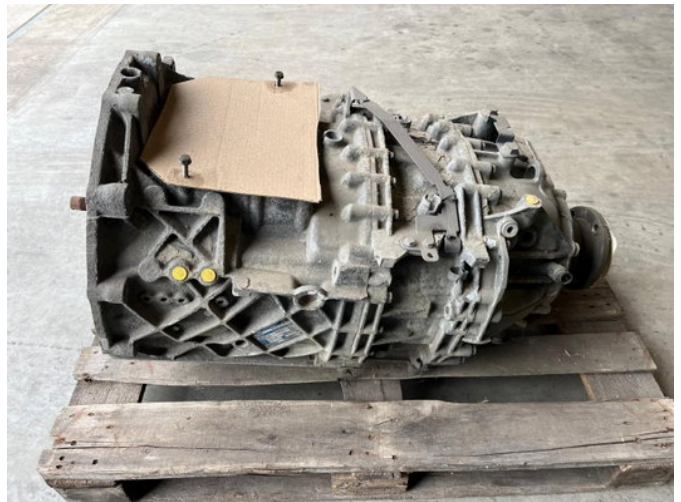

ZF versnellingsbak 12AS2130 TO 15.86-1.00

General characteristics

Brand	ZF
Subcategory	Gearbox
Condition	Used
Reference	1953030018

ZF versnellingsbak 12AS2130 TO 15.86-1.00

Accessories