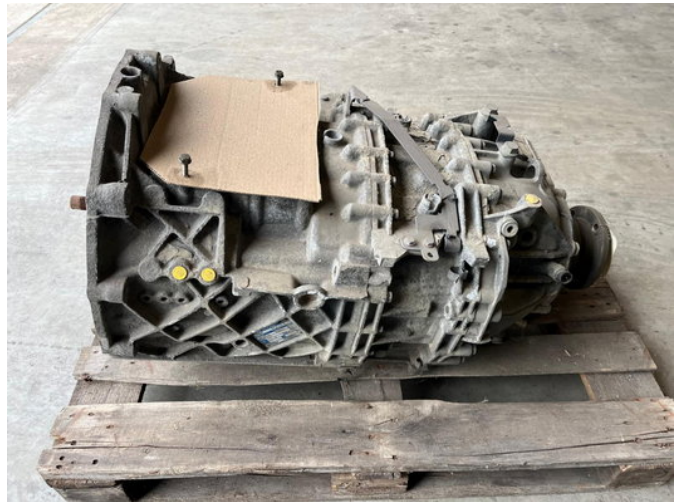

ZF versnellingsbak 12AS2130 TO 15.86-1.00

General features

Brand	ZF
Subcategory	Gearbox
Condition	Used
Reference	1953030018

ZF versnellingsbak 12AS2130 TO 15.86-1.00

Accessories