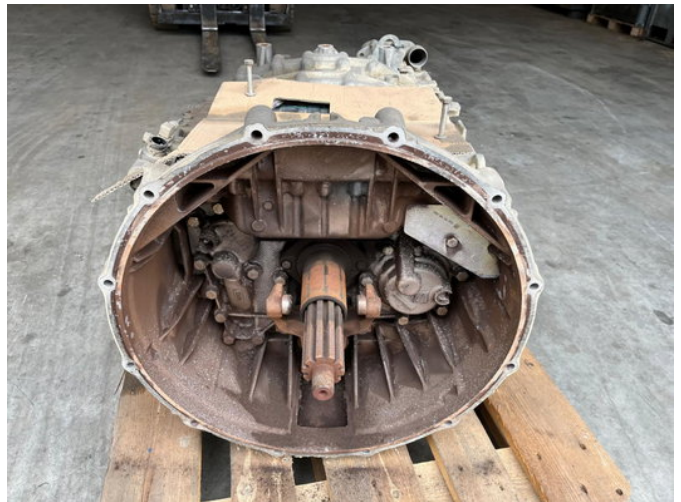

## ZF versnellingsbak 12AS2131 TD 15.86-1.00

### General features

Brand	ZF
Subcategory	Gearbox
Condition	Used
Reference	1353040019

ZF versnellingsbak 12AS2131 TD 15.86-1.00

Accessories