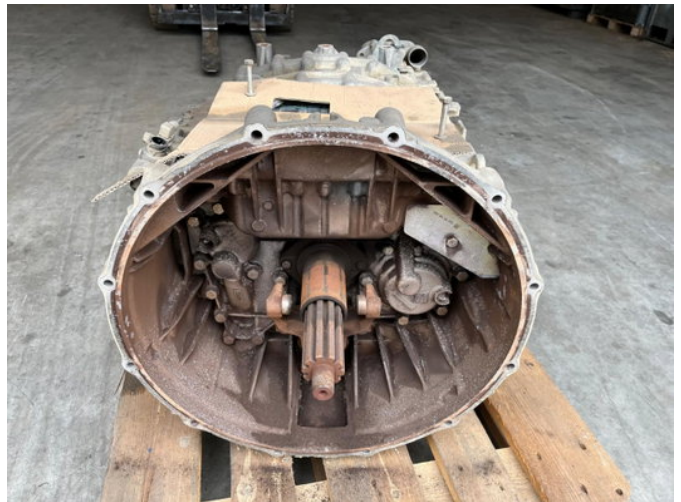

ZF versnellingsbak 12AS2131 TD 15.86-1.00

General characteristics

Brand	ZF
Subcategory	Gearbox
Condition	Used
Reference	1353040019

ZF versnellingsbak 12AS2131 TD 15.86-1.00

Accessories