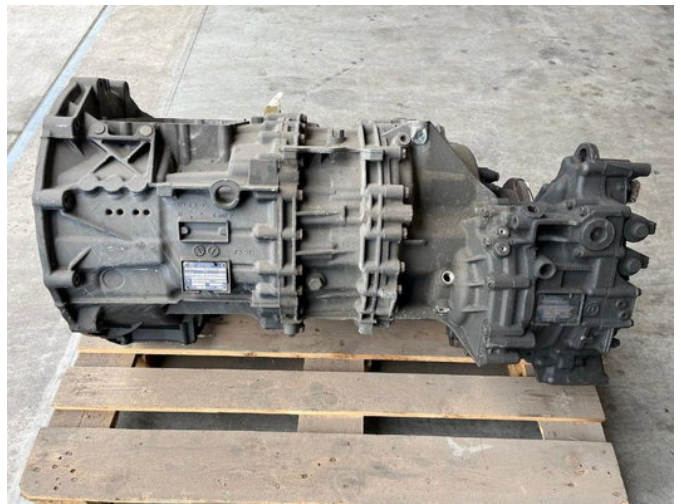

ZF versnellingsbak 12AS2301 12.33-0.78

General features

Brand	ZF
Subcategory	Gearbox
Condition	Used
Reference	1327030067

ZF versnellingsbak 12AS2301 12.33-0.78

Accessories